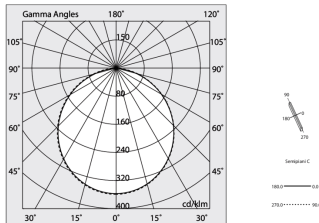

HERO PLUS C

114814.01 + 108902.99

HERO+C: 33W 3K 1400 DALI/PUSH BIA + HERO: DIFF. OPALE PER 1400

novalux
ITALIAN LIGHTING DESIGN SINCE 1948

Features

Use: Indoor
Type of installation: RECESSED INTO PLASTERBOARD
Emission: DIRECT
Optics: OPAL
Colour: WHITE
Dimming: DALI2, PUSH
Emergency: NO
L: 1400mm
A: 53mm
H: 69mm
Made in: ITALY
Warranty: 5 years
Weight: 3.5kg

Tech data

Luminaire input power: 36,5W
Luminaire luminous flux: 3349lm
IP: 40
Insulation class: I
No. of driver per product: 1
Supply voltage: 220-240V 50/60Hz
SELV: Si

Source

Light source: LED
Source power: 33W
Source luminous flux: 5545lm
Colour temperature: 3000K
CRI: >90
Colour tolerance: 3 Step MacAdam
LED lifespan: 50000h L90 B10