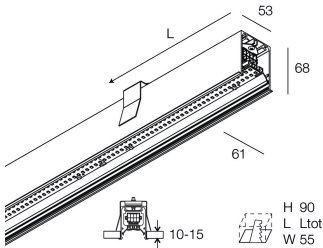

HERO PLUS C

114813.02 + 108901.99

HERO+C: 27W 3K 1120 DALI/PUSH NE + HERO: DIFF. OPALE PER 1120

novalux
ITALIAN LIGHTING DESIGN SINCE 1948

Features

Use: Indoor
Type of installation: RECESSED INTO PLASTERBOARD
Emission: DIRECT
Optics: OPAL
Colour: BLACK
Dimming: DALI2, PUSH
Emergency: NO
L: 1120mm
A: 53mm
H: 69mm
Made in: ITALY
Warranty: 5 years
Weight: 2.8kg

HERO+C: 27W 3K 1120 DALI/PUSH NE + HERO: DIFF. OPALE PER 1120

novalux
ITALIAN LIGHTING DESIGN SINCE 1948

Features

Optics: OPAL
L: 1120mm
A: 48mm
H: 6mm
Made in: ITALY
Warranty: 5 years
Weight: 0.13kg

Tech data