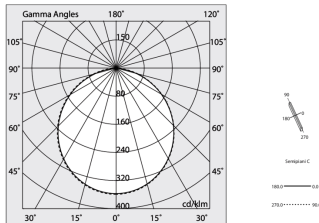

HERO PLUS C

114813.02 + 108901.99

HERO+C: 27W 3K 1120 DALI/PUSH NE + HERO: DIFF. OPALE PER 1120

novalux
ITALIAN LIGHTING DESIGN SINCE 1948

Features

Use: Indoor
Type of installation: RECESSED INTO PLASTERBOARD
Emission: DIRECT
Optics: OPAL
Colour: BLACK
Dimming: DALI2, PUSH
Emergency: NO
L: 1120mm
A: 53mm
H: 69mm
Made in: ITALY
Warranty: 5 years
Weight: 2.8kg

Tech data

Luminaire input power: 30W
Luminaire luminous flux: 2680lm
IP: 40
Insulation class: I
No. of driver per product: 1
Supply voltage: 220-240V 50/60Hz
SELV: Si

Source

Light source: LED
Source power: 27W
Source luminous flux: 4436lm
Colour temperature: 3000K
CRI: >90
Colour tolerance: 3 Step MacAdam
LED lifespan: 50000h L90 B10

Compliance

CEI EN 60598-1:2021 + A11:2023, CEI EN 60598-2-1:2022, CEI EN 60598-2-2:2012

Standards

Photobiological risk: RISK GROUP 0 Certified fixture in EXEMPT GROUP, in accordance with CEI EN 62471:2010-01, IEC TR 62778:2014.
CAM edilizia: CAM edilizia - Conforme al Decreto Ministeriale 23 giugno 2022 n.256 e 24 novembre 2025 n.256.

[HERO PLUS C: View more product info](#)

Novalux S.r.l. via Marzabotto, 2 40050 Funo di Argelato (BO) Italy
Tel: +39 051 860558 · Fax +39 051 6647859 · Mail: info@novalux.it · VAT number 00536541204 · novalux.com
Company subject to the management and coordination by SLV GmbH

This technical data sheet is owned by Novalux S.r.l., all rights reserved. Novalux S.r.l. reserves the right to make changes without prior notice.
Last update: 29/5/2026, 17:12:10