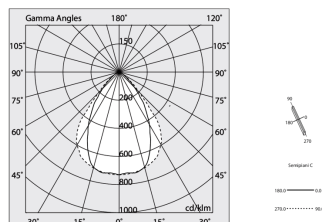

HERO PLUS C

114812.02 + 108912.99

HERO+C: 40W 2.7K 1680 DALI/PUSH NE + HERO: DIFF.MICROPRISM. PER 1680

novalux
ITALIAN LIGHTING DESIGN SINCE 1948

Features

Use: Indoor
Type of installation: RECESSED INTO PLASTERBOARD
Emission: DIRECT
Optics: MICROPRISMATIZED
Colour: BLACK
Dimming: DALI2, PUSH
Emergency: NO
L: 1680mm
A: 53mm
H: 69mm
Made in: ITALY
Warranty: 5 years
Weight: 4.2kg

Tech data

Luminaire input power: 44W
Luminaire luminous flux: 4370lm
IP: 40
Insulation class: I
No. of driver per product: 1
Supply voltage: 220-240V 50/60Hz
UGR: <19
SELV: Si

Source

Light source: LED
Source power: 40W
Source luminous flux: 6228lm
Colour temperature: 2700K
CRI: >90
Colour tolerance: 3 Step MacAdam
LED lifespan: 50000h L90 B10

Compliance

CEI EN 60598-1:2021 + A11:2023, CEI EN 60598-2-1:2022, CEI EN 60598-2-2:2012

Standards

Photobiological risk: RISK GROUP 0 Certified fixture in EXEMPT GROUP, in accordance with CEI EN 62471:2010-01, IEC TR 62778:2014.
CAM edilizia: CAM edilizia - Conforme al Decreto Ministeriale 23 giugno 2022 n.256 e 24 novembre 2025 n.256.

[HERO PLUS C: View more product info](#)

Novalux S.r.l. via Marzabotto, 2 40050 Funo di Argelato (BO) Italy
Tel: +39 051 860558 · Fax +39 051 6647859 · Mail: info@novalux.it · VAT number 00536541204 · novalux.com
Company subject to the management and coordination by SLV GmbH

This technical data sheet is owned by Novalux S.r.l., all rights reserved. Novalux S.r.l. reserves the right to make changes without prior notice.
Last update: 29/5/2026, 17:12:10