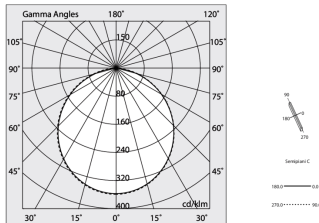

HERO PLUS C

114812.01 + 108903.99

HERO+C: 40W 2.7K 1680 DALI/PUSH BIA + HERO: DIFF. OPALE PER 1680

novalux
ITALIAN LIGHTING DESIGN SINCE 1948

Features

Use: Indoor
Type of installation: RECESSED INTO PLASTERBOARD
Emission: DIRECT
Optics: OPAL
Colour: WHITE
Dimming: DALI2, PUSH
Emergency: NO
L: 1680mm
A: 53mm
H: 69mm
Made in: ITALY
Warranty: 5 years
Weight: 4.2kg

Tech data

Luminaire input power: 44W
Luminaire luminous flux: 3761lm
IP: 40
Insulation class: I
No. of driver per product: 1
Supply voltage: 220-240V 50/60Hz
SELV: Si

Source

Light source: LED
Source power: 40W
Source luminous flux: 6228lm
Colour temperature: 2700K
CRI: >90
Colour tolerance: 3 Step MacAdam
LED lifespan: 50000h L90 B10

Compliance

CEI EN 60598-1:2021 + A11:2023, CEI EN 60598-2-1:2022, CEI EN 60598-2-2:2012

Standards

Photobiological risk: RISK GROUP 0 Certified fixture in EXEMPT GROUP, in accordance with CEI EN 62471:2010-01, IEC TR 62778:2014.
CAM edilizia: CAM edilizia - Conforme al Decreto Ministeriale 23 giugno 2022 n.256 e 24 novembre 2025 n.256.

[HERO PLUS C: View more product info](#)

Novalux S.r.l. via Marzabotto, 2 40050 Funo di Argelato (BO) Italy
Tel: +39 051 860558 · Fax +39 051 6647859 · Mail: info@novalux.it · VAT number 00536541204 · novalux.com
Company subject to the management and coordination by SLV GmbH

This technical data sheet is owned by Novalux S.r.l., all rights reserved. Novalux S.r.l. reserves the right to make changes without prior notice.
Last update: 29/5/2026, 17:12:07