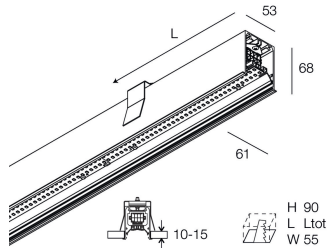

HERO PLUS C

114812.01 + 108903.99

HERO+C: 40W 2.7K 1680 DALI/PUSH BIA + HERO: DIFF. OPALE PER 1680

novalux
ITALIAN LIGHTING DESIGN SINCE 1948

Features

Use: Indoor
Type of installation: RECESSED INTO PLASTERBOARD
Emission: DIRECT
Optics: OPAL
Colour: WHITE
Dimming: DALI2, PUSH
Emergency: NO
L: 1680mm
A: 53mm
H: 69mm
Made in: ITALY
Warranty: 5 years
Weight: 4.2kg

HERO+C: 40W 2.7K 1680 DALI/PUSH BIA + HERO: DIFF. OPALE PER 1680

novalux
ITALIAN LIGHTING DESIGN SINCE 1948

Features

Optics: OPAL
L: 1680mm
A: 48mm
H: 6mm
Made in: ITALY
Warranty: 5 years
Weight: 0.4kg

Tech data