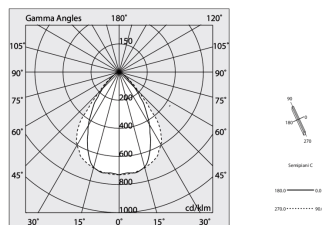

HERO PLUS C

114811.02 + 108911.99

HERO+C: 33W 2.7K 1400 DALI/PUSH NE + HERO: DIFF.MICROPRISM. PER 1400

novalux
ITALIAN LIGHTING DESIGN SINCE 1948

Features

Use: Indoor
Type of installation: RECESSED INTO PLASTERBOARD
Emission: DIRECT
Optics: MICROPRISMATIZED
Colour: BLACK
Dimming: DALI2, PUSH
Emergency: NO
L: 1400mm
A: 53mm
H: 69mm
Made in: ITALY
Warranty: 5 years
Weight: 3.5kg

Tech data

Luminaire input power: 36,5W
Luminaire luminous flux: 3642lm
IP: 40
Insulation class: I
No. of driver per product: 1
Supply voltage: 220-240V 50/60Hz
UGR: <19
SELV: Si

Source

Light source: LED
Source power: 33W
Source luminous flux: 5190lm
Colour temperature: 2700K
CRI: >90
Colour tolerance: 3 Step MacAdam
LED lifespan: 50000h L90 B10

Compliance

CEI EN 60598-1:2021 + A11:2023, CEI EN 60598-2-1:2022, CEI EN 60598-2-2:2012

Standards

Photobiological risk: RISK GROUP 0 Certified fixture in EXEMPT GROUP, in accordance with CEI EN 62471:2010-01, IEC TR 62778:2014.
CAM edilizia: CAM edilizia - Conforme al Decreto Ministeriale 23 giugno 2022 n.256 e 24 novembre 2025 n.256.

[HERO PLUS C: View more product info](#)

Novalux S.r.l. via Marzabotto, 2 40050 Funo di Argelato (BO) Italy
Tel: +39 051 860558 · Fax +39 051 6647859 · Mail: info@novalux.it · VAT number 00536541204 · novalux.com
Company subject to the management and coordination by SLV GmbH

This technical data sheet is owned by Novalux S.r.l., all rights reserved. Novalux S.r.l. reserves the right to make changes without prior notice.
Last update: 29/5/2026, 17:12:08