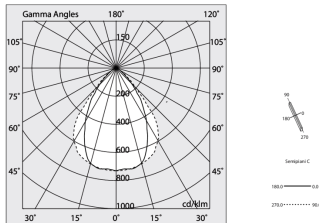

HERO PLUS C

114811.01 + 108911.99

HERO+C: 33W 2.7K 1400 DALI/PUSH BIA + HERO: DIFF.MICROPRISM. PER 1400

novalux
ITALIAN LIGHTING DESIGN SINCE 1948

Features

Use: Indoor
Type of installation: RECESSED INTO PLASTERBOARD
Emission: DIRECT
Optics: MICROPRISMATIZED
Colour: WHITE
Dimming: DALI2, PUSH
Emergency: NO
L: 1400mm
A: 53mm
H: 69mm
Made in: ITALY
Warranty: 5 years
Weight: 3.5kg

Tech data

Luminaire input power: 36,5W
Luminaire luminous flux: 3642lm
IP: 40
Insulation class: I
No. of driver per product: 1
Supply voltage: 220-240V 50/60Hz
UGR: <19
SELV: Si

Source

Light source: LED
Source power: 33W
Source luminous flux: 5190lm
Colour temperature: 2700K
CRI: >90
Colour tolerance: 3 Step MacAdam
LED lifespan: 50000h L90 B10

Compliance

CEI EN 60598-1:2021 + A11:2023, CEI EN 60598-2-1:2022, CEI EN 60598-2-2:2012

Standards

Photobiological risk: RISK GROUP 0 Certified fixture in EXEMPT GROUP, in accordance with CEI EN 62471:2010-01, IEC TR 62778:2014.
CAM edilizia: CAM edilizia - Conforme al Decreto Ministeriale 23 giugno 2022 n.256 e 24 novembre 2025 n.256.

[HERO PLUS C: View more product info](#)

Novalux S.r.l. via Marzabotto, 2 40050 Funo di Argelato (BO) Italy
Tel: +39 051 860558 · Fax +39 051 6647859 · Mail: info@novalux.it · VAT number 00536541204 · novalux.com
Company subject to the management and coordination by SLV GmbH

This technical data sheet is owned by Novalux S.r.l., all rights reserved. Novalux S.r.l. reserves the right to make changes without prior notice.
Last update: 29/5/2026, 17:12:05