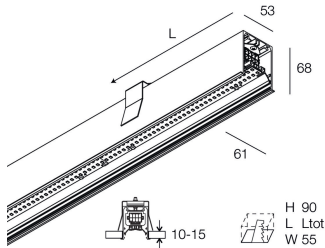

HERO PLUS C

114811.01 + 108911.99

HERO+C: 33W 2.7K 1400 DALI/PUSH BIA + HERO: DIFF.MICROPRISM. PER 1400

novalux
ITALIAN LIGHTING DESIGN SINCE 1948

Features

Use: Indoor
Type of installation: RECESSED INTO PLASTERBOARD
Emission: DIRECT
Optics: MICROPRISMATIZED
Colour: WHITE
Dimming: DALI2, PUSH
Emergency: NO
L: 1400mm
A: 53mm
H: 69mm
Made in: ITALY
Warranty: 5 years
Weight: 3.5kg

HERO+C: 33W 2.7K 1400 DALI/PUSH BIA + HERO: DIFF.MICROPRISM. PER 1400

novalux
ITALIAN LIGHTING DESIGN SINCE 1948

Features

Optics: MICROPRISMATIZED

L: 1400mm

A: 48mm

H: 6mm

Made in: ITALY