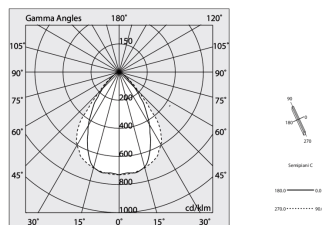

HERO PLUS C

114809.01 + 108912.99

HERO+C: 40W 4K 1680 BIA + HERO: DIFF.MICROPRISM. PER 1680

novalux
ITALIAN LIGHTING DESIGN SINCE 1948

Features

Use: Indoor
Type of installation: RECESSED INTO PLASTERBOARD
Emission: DIRECT
Optics: MICROPRISMATIZED
Colour: WHITE
Dimming: ON/OFF
Emergency: NO
L: 1680mm
A: 53mm
H: 69mm
Made in: ITALY
Warranty: 5 years
Weight: 4.2kg

Tech data

Luminaire input power: 44W
Luminaire luminous flux: 4846lm
IP: 40
Insulation class: I
No. of driver per product: 1
Supply voltage: 220-240V 50/60Hz
UGR: <19
SELV: Si

Source

Light source: LED
Source power: 40W
Source luminous flux: 6906lm
Colour temperature: 4000K
CRI: >90
Colour tolerance: 3 Step MacAdam
LED lifespan: 50000h L90 B10

Compliance

CEI EN 60598-1:2021 + A11:2023, CEI EN 60598-2-1:2022, CEI EN 60598-2-2:2012

Standards

Photobiological risk: RISK GROUP 0 Certified fixture in EXEMPT GROUP, in accordance with CEI EN 62471:2010-01, IEC TR 62778:2014.
CAM edilizia: CAM edilizia - Conforme al Decreto Ministeriale 23 giugno 2022 n.256 e 24 novembre 2025 n.256.

[HERO PLUS C: View more product info](#)

Novalux S.r.l. via Marzabotto, 2 40050 Funo di Argelato (BO) Italy
Tel: +39 051 860558 · Fax +39 051 6647859 · Mail: info@novalux.it · VAT number 00536541204 · novalux.com
Company subject to the management and coordination by SLV GmbH

This technical data sheet is owned by Novalux S.r.l., all rights reserved. Novalux S.r.l. reserves the right to make changes without prior notice.
Last update: 29/5/2026, 17:12:02