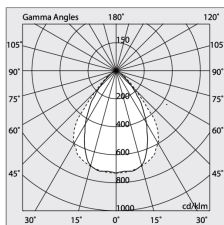

Novalux S.r.l. via Marzabotto, 2 40050 Funo di Argelato (BO) Italy
Tel: +39 051 860558 · Fax +39 051 6647859 · Mail: info@novalux.it · VAT number 00536541204 · novalux.com
Company subject to the management and coordination by SLV GmbH

This technical data sheet is owned by Novalux S.r.l., all rights reserved. Novalux S.r.l. reserves the right to make changes without prior notice.
Last update: 29/5/2026, 17:11:59