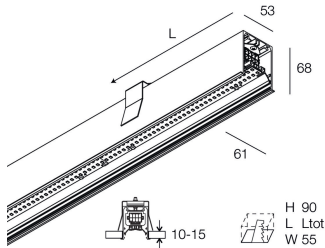

HERO PLUS C

114808.01 + 108911.99

HERO+C: 33W 4K 1400 BIA + HERO: DIFF.MICROPRISM. PER 1400

novalux
ITALIAN LIGHTING DESIGN SINCE 1948

Features

Use: Indoor
Type of installation: RECESSED INTO PLASTERBOARD
Emission: DIRECT
Optics: MICROPRISMATIZED
Colour: WHITE
Dimming: ON/OFF
Emergency: NO
L: 1400mm
A: 53mm
H: 69mm
Made in: ITALY
Warranty: 5 years
Weight: 3.5kg