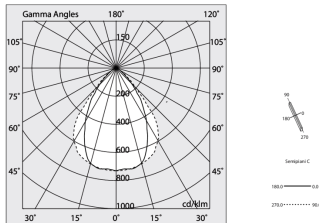

HERO PLUS C

114808.01 + 108911.99

HERO+C: 33W 4K 1400 BIA + HERO: DIFF.MICROPRISM. PER 1400

novalux
ITALIAN LIGHTING DESIGN SINCE 1948

Features

Use: Indoor
Type of installation: RECESSED INTO PLASTERBOARD
Emission: DIRECT
Optics: MICROPRISMATIZED
Colour: WHITE
Dimming: ON/OFF
Emergency: NO
L: 1400mm
A: 53mm
H: 69mm
Made in: ITALY
Warranty: 5 years
Weight: 3.5kg

Tech data

Luminaire input power: 36,5W
Luminaire luminous flux: 4038lm
IP: 40
Insulation class: I
No. of driver per product: 1
Supply voltage: 220-240V 50/60Hz
UGR: <19
SELV: Si

Source

Light source: LED
Source power: 33W
Source luminous flux: 5755lm
Colour temperature: 4000K
CRI: >90
Colour tolerance: 3 Step MacAdam
LED lifespan: 50000h L90 B10

Compliance

CEI EN 60598-1:2021 + A11:2023, CEI EN 60598-2-1:2022, CEI EN 60598-2-2:2012

Standards

Photobiological risk: RISK GROUP 0 Certified fixture in EXEMPT GROUP, in accordance with CEI EN 62471:2010-01, IEC TR 62778:2014.
CAM edilizia: CAM edilizia - Conforme al Decreto Ministeriale 23 giugno 2022 n.256 e 24 novembre 2025 n.256.

[HERO PLUS C: View more product info](#)

Novalux S.r.l. via Marzabotto, 2 40050 Funo di Argelato (BO) Italy
Tel: +39 051 860558 · Fax +39 051 6647859 · Mail: info@novalux.it · VAT number 00536541204 · novalux.com
Company subject to the management and coordination by SLV GmbH

This technical data sheet is owned by Novalux S.r.l., all rights reserved. Novalux S.r.l. reserves the right to make changes without prior notice.
Last update: 29/5/2026, 17:11:59