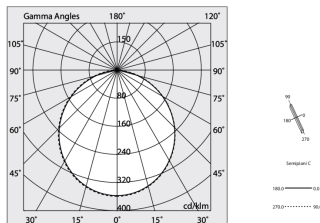

HERO PLUS C

114807.01 + 108901.99

HERO+C: 27W 4K 1120 BIA + HERO: DIFF. OPALE PER 1120

novalux
ITALIAN LIGHTING DESIGN SINCE 1948

Features

Use: Indoor
Type of installation: RECESSED INTO PLASTERBOARD
Emission: DIRECT
Optics: OPAL
Colour: WHITE
Dimming: ON/OFF
Emergency: NO
L: 1120mm
A: 53mm
H: 69mm
Made in: ITALY
Warranty: 5 years
Weight: 2.8kg

Tech data

Luminaire input power: 30W
Luminaire luminous flux: 2781lm
IP: 40
Insulation class: I
No. of driver per product: 1
Supply voltage: 220-240V 50/60Hz
SELV: Si

Source

Light source: LED
Source power: 27W
Source luminous flux: 4604lm
Colour temperature: 4000K
CRI: >90
Colour tolerance: 3 Step MacAdam
LED lifespan: 50000h L90 B10