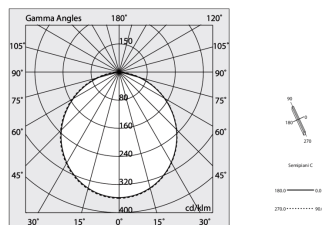

HERO PLUS C

114803.02 + 108903.99

HERO+C: 40W 2.7K 1680 NE + HERO: DIFF. OPALE PER 1680

novalux
ITALIAN LIGHTING DESIGN SINCE 1948

Features

Use: Indoor
Type of installation: RECESSED INTO PLASTERBOARD
Emission: DIRECT
Optics: OPAL
Colour: BLACK
Dimming: ON/OFF
Emergency: NO
L: 1680mm
A: 53mm
H: 69mm
Made in: ITALY
Warranty: 5 years
Weight: 4.2kg

Tech data

Luminaire input power: 44W
Luminaire luminous flux: 3761lm
IP: 40
Insulation class: I
No. of driver per product: 1
Supply voltage: 220-240V 50/60Hz
SELV: Si

Source

Light source: LED
Source power: 40W
Source luminous flux: 6228lm
Colour temperature: 2700K
CRI: >90
Colour tolerance: 3 Step MacAdam
LED lifespan: 50000h L90 B10

Compliance

CEI EN 60598-1:2021 + A11:2023, CEI EN 60598-2-1:2022, CEI EN 60598-2-2:2012

Standards

Photobiological risk: RISK GROUP 0 Certified fixture in EXEMPT GROUP, in accordance with CEI EN 62471:2010-01, IEC TR 62778:2014.

CAM edilizia: CAM edilizia - Conforme al Decreto Ministeriale 23 giugno 2022 n.256 e 24 novembre 2025 n.256.

[HERO PLUS C: View more product info](#)

Novalux S.r.l. via Marzabotto, 2 40050 Funo di Argelato (BO) Italy
Tel: +39 051 860558 · Fax +39 051 6647859 · Mail: info@novalux.it · VAT number 00536541204 · novalux.com
Company subject to the management and coordination by SLV GmbH

This technical data sheet is owned by Novalux S.r.l., all rights reserved. Novalux S.r.l. reserves the right to make changes without prior notice.
Last update: 29/5/2026, 17:11:49