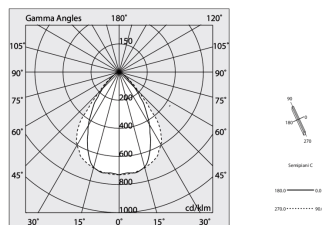

HERO PLUS C

114803.01 + 108912.99

HERO+C: 40W 2.7K 1680 BIA + HERO: DIFF.MICROPRISM. PER 1680

novalux
ITALIAN LIGHTING DESIGN SINCE 1948

Features

Use: Indoor
Type of installation: RECESSED INTO PLASTERBOARD
Emission: DIRECT
Optics: MICROPRISMATIZED
Colour: WHITE
Dimming: ON/OFF
Emergency: NO
L: 1680mm
A: 53mm
H: 69mm
Made in: ITALY
Warranty: 5 years
Weight: 4.2kg

Tech data

Luminaire input power: 44W
Luminaire luminous flux: 4370lm
IP: 40
Insulation class: I
No. of driver per product: 1
Supply voltage: 220-240V 50/60Hz
UGR: <19
SELV: Si

Source

Light source: LED
Source power: 40W
Source luminous flux: 6228lm
Colour temperature: 2700K
CRI: >90
Colour tolerance: 3 Step MacAdam
LED lifespan: 50000h L90 B10

Compliance

CEI EN 60598-1:2021 + A11:2023, CEI EN 60598-2-1:2022, CEI EN 60598-2-2:2012

Standards

Photobiological risk: RISK GROUP 0 Certified fixture in EXEMPT GROUP, in accordance with CEI EN 62471:2010-01, IEC TR 62778:2014.
CAM edilizia: CAM edilizia - Conforme al Decreto Ministeriale 23 giugno 2022 n.256 e 24 novembre 2025 n.256.

[HERO PLUS C: View more product info](#)

Novalux S.r.l. via Marzabotto, 2 40050 Funo di Argelato (BO) Italy
Tel: +39 051 860558 · Fax +39 051 6647859 · Mail: info@novalux.it · VAT number 00536541204 · novalux.com
Company subject to the management and coordination by SLV GmbH

This technical data sheet is owned by Novalux S.r.l., all rights reserved. Novalux S.r.l. reserves the right to make changes without prior notice.
Last update: 29/5/2026, 17:11:49