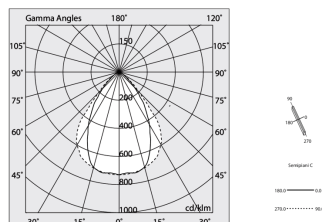

HERO PLUS C

114802.02 + 108911.99

HERO+C: 33W 2.7K 1400 NE + HERO: DIFF.MICROPRISM. PER 1400

novalux
ITALIAN LIGHTING DESIGN SINCE 1948

Features

Use: Indoor
Type of installation: RECESSED INTO PLASTERBOARD
Emission: DIRECT
Optics: MICROPRISMATIZED
Colour: BLACK
Dimming: ON/OFF
Emergency: NO
L: 1400mm
A: 53mm
H: 69mm
Made in: ITALY
Warranty: 5 years
Weight: 3.5kg

Tech data

Luminaire input power: 36,5W
Luminaire luminous flux: 3642lm
IP: 40
Insulation class: I
No. of driver per product: 1
Supply voltage: 220-240V 50/60Hz
UGR: <19
SELV: Si

Source

Light source: LED
Source power: 33W
Source luminous flux: 5190lm
Colour temperature: 2700K
CRI: >90
Colour tolerance: 3 Step MacAdam
LED lifespan: 50000h L90 B10

Compliance

CEI EN 60598-1:2021 + A11:2023, CEI EN 60598-2-1:2022, CEI EN 60598-2-2:2012

Standards

Photobiological risk: RISK GROUP 0 Certified fixture in EXEMPT GROUP, in accordance with CEI EN 62471:2010-01, IEC TR 62778:2014.
CAM edilizia: CAM edilizia - Conforme al Decreto Ministeriale 23 giugno 2022 n.256 e 24 novembre 2025 n.256.

[HERO PLUS C: View more product info](#)

Novalux S.r.l. via Marzabotto, 2 40050 Funo di Argelato (BO) Italy
Tel: +39 051 860558 · Fax +39 051 6647859 · Mail: info@novalux.it · VAT number 00536541204 · novalux.com
Company subject to the management and coordination by SLV GmbH

This technical data sheet is owned by Novalux S.r.l., all rights reserved. Novalux S.r.l. reserves the right to make changes without prior notice.
Last update: 29/5/2026, 17:11:49