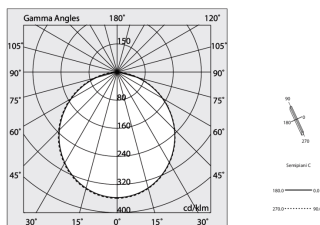

HERO PLUS C

114802.01 + 108902.99

HERO+C: 33W 2.7K 1400 BIA + HERO: DIFF. OPALE PER 1400

novalux
ITALIAN LIGHTING DESIGN SINCE 1948

Features

Use: Indoor
Type of installation: RECESSED INTO PLASTERBOARD
Emission: DIRECT
Optics: OPAL
Colour: WHITE
Dimming: ON/OFF
Emergency: NO
L: 1400mm
A: 53mm
H: 69mm
Made in: ITALY
Warranty: 5 years
Weight: 3.5kg

Tech data

Luminaire input power: 36,5W
Luminaire luminous flux: 3134lm
IP: 40
Insulation class: I
No. of driver per product: 1
Supply voltage: 220-240V 50/60Hz
SELV: Si

Source

Light source: LED
Source power: 33W
Source luminous flux: 5190lm
Colour temperature: 2700K
CRI: >90
Colour tolerance: 3 Step MacAdam
LED lifespan: 50000h L90 B10