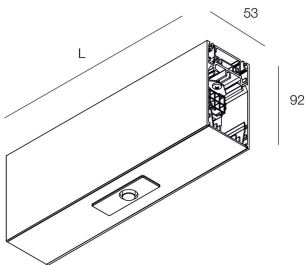

HERO PLUS B

114792.01

novalux
ITALIAN LIGHTING DESIGN SINCE 1948

Features

Use: Indoor
Type of installation: SUSPENDED
Colour: WHITE
Dimming: DALI2
L: 280mm
A: 53mm
H: 92mm
Made in: ITALY
Warranty: 5 years
Weight: 0.85kg

Tech data

IP: 40
Insulation class: I
SELV: No

[HERO PLUS B: View more product info](#)

Novalux S.r.l. via Marzabotto, 2 40050 Funo di Argelato (BO) Italy
Tel: +39 051 860558 · Fax +39 051 6647859 · Mail: info@novalux.it · VAT number 00536541204 · novalux.com
Company subject to the management and coordination by SLV GmbH

This technical data sheet is owned by Novalux S.r.l., all rights reserved. Novalux S.r.l. reserves the right to make changes without prior notice.
Last update: 29/5/2026, 16:26:27