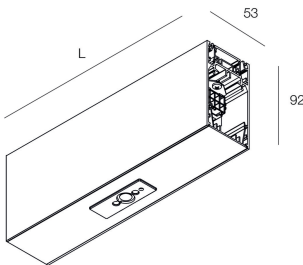

Novalux S.r.l. via Marzabotto, 2 40050 Funo di Argelato (BO) Italy
Tel: +39 051 860558 · Fax +39 051 6647859 · Mail: info@novalux.it · VAT number 00536541204 · novalux.com
Company subject to the management and coordination by SLV GmbH

This technical data sheet is owned by Novalux S.r.l., all rights reserved. Novalux S.r.l. reserves the right to make changes without prior notice.
Last update: 29/5/2026, 16:26:28