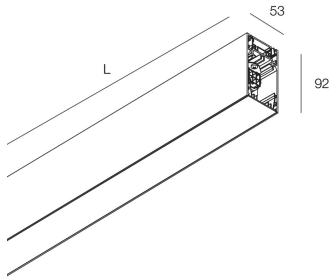

## Features

Use: Indoor  
Type of installation: SUSPENDED  
Emission: INDIRECT  
Optics: OPAL  
Colour: BLACK  
Dimming: DALI2, PUSH  
Emergency: NO  
L: 1120mm  
A: 53mm  
H: 92mm  
Made in: ITALY  
Warranty: 5 years  
Weight: 4kg