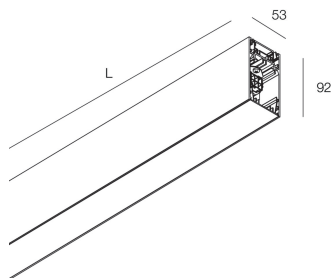

HERO PLUS B

114784.01

novalux
ITALIAN LIGHTING DESIGN SINCE 1948

Features

Use: Indoor
Type of installation: SUSPENDED
Emission: INDIRECT
Optics: OPAL
Colour: WHITE
Dimming: DALI2, PUSH
Emergency: NO
L: 1120mm
A: 53mm
H: 92mm
Made in: ITALY
Warranty: 5 years
Weight: 4kg