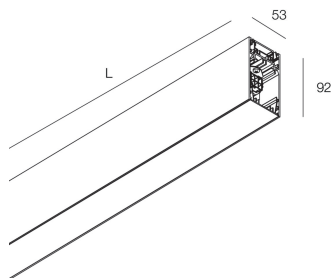

## Features

Use: Indoor  
Type of installation: SUSPENDED  
Emission: INDIRECT  
Optics: OPAL  
Colour: WHITE  
Dimming: DALI2, PUSH  
Emergency: NO  
L: 1120mm  
A: 53mm  
H: 92mm  
Made in: ITALY  
Warranty: 5 years  
Weight: 4kg