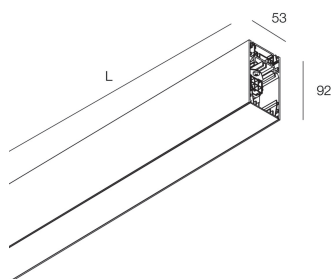

## Features

Use: Indoor  
Type of installation: SUSPENDED  
Emission: INDIRECT  
Optics: OPAL  
Colour: WHITE  
Dimming: ON/OFF  
Emergency: NO  
L: 1120mm  
A: 53mm  
H: 92mm  
Made in: ITALY  
Warranty: 5 years  
Weight: 4kg