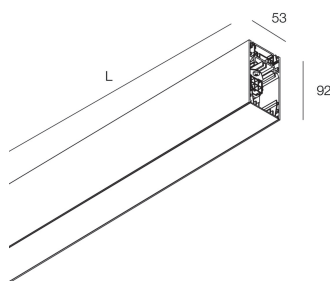

HERO PLUS B

114779.02

novalux
ITALIAN LIGHTING DESIGN SINCE 1948

Features

Use: Indoor
Type of installation: SUSPENDED
Emission: INDIRECT
Optics: OPAL
Colour: BLACK
Dimming: ON/OFF
Emergency: NO
L: 1120mm
A: 53mm
H: 92mm
Made in: ITALY
Warranty: 5 years
Weight: 4kg