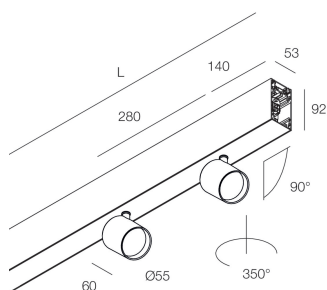

## Features

Use: Indoor  
Type of installation: SUSPENDED  
Emission: DIRECT/INDIRECT  
Optics: SPOT  
Beam: 34°  
Colour: WHITE  
Dimming: ON/OFF  
Emergency: NO  
L: 1120mm  
A: 53mm  
H: 92mm  
Made in: ITALY  
Warranty: 5 years  
Weight: 4.6kg