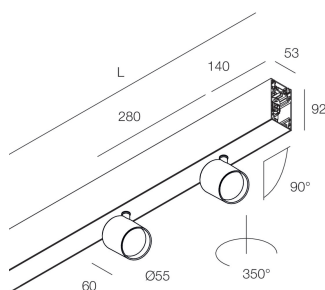

## Features

Use: Indoor  
Type of installation: SUSPENDED  
Emission: DIRECT/INDIRECT  
Optics: SPOT  
Beam: 14°  
Colour: WHITE  
Dimming: ON/OFF  
Emergency: NO  
L: 1120mm  
A: 53mm  
H: 92mm  
Made in: ITALY  
Warranty: 5 years  
Weight: 4.6kg