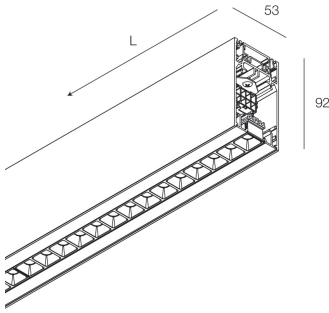

## Features

Use: Indoor  
Type of installation: SUSPENDED  
Emission: DIRECT/INDIRECT  
Optics: MICRO OPTICS  
Colour: CAPPUCCINO  
Dimming: DALI2, PUSH  
Emergency: NO  
L: 1400mm  
A: 53mm  
H: 92mm  
Made in: ITALY  
Warranty: 5 years  
Weight: 5kg