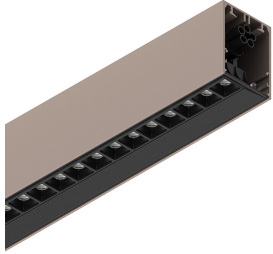

## Features

Use: Indoor  
Type of installation: SUSPENDED  
Emission: DIRECT/INDIRECT  
Optics: MICRO OPTICS  
Colour: CAPPUCCINO  
Dimming: DALI2, PUSH  
Emergency: NO  
L: 1400mm  
A: 53mm  
H: 92mm  
Made in: ITALY  
Warranty: 5 years  
Weight: 5kg