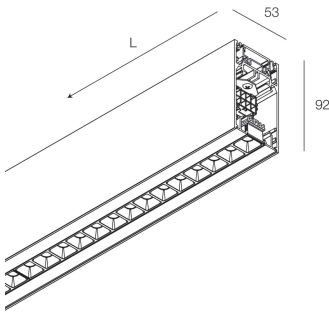

## Features

Use: Indoor  
Type of installation: SUSPENDED  
Emission: DIRECT/INDIRECT  
Optics: MICRO OPTICS  
Colour: WHITE  
Dimming: DALI2, PUSH  
Emergency: NO  
L: 1400mm  
A: 53mm  
H: 92mm  
Made in: ITALY  
Warranty: 5 years  
Weight: 5kg