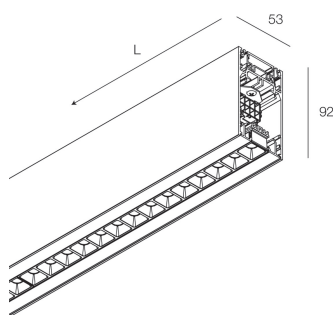

HERO PLUS B

114762.20

novalux
ITALIAN LIGHTING DESIGN SINCE 1948

Features

Use: Indoor
Type of installation: SUSPENDED
Emission: DIRECT/INDIRECT
Optics: MICRO OPTICS
Colour: CAFFE
Dimming: ON/OFF
Emergency: NO
L: 1400mm
A: 53mm
H: 92mm
Made in: ITALY
Warranty: 5 years
Weight: 5kg