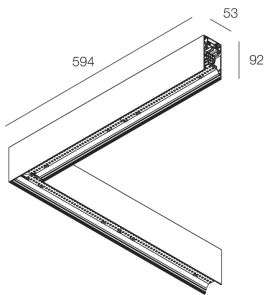

HERO PLUS B

114760.01 + 108944.99

HERO+B: ANG.DX 47W 4K 594 DALI/PU BIA + HERO+: DIFFUSORE OPALE PER ANGOLO

novalux
ITALIAN LIGHTING DESIGN SINCE 1948

Features

Use: Indoor
Type of installation: SUSPENDED
Emission: DIRECT/INDIRECT
Optics: OPAL
Colour: WHITE
Dimming: DALI2, PUSH
Emergency: NO
L: 594x594mm
A: 53mm
H: 92mm
Made in: ITALY
Warranty: 5 years
Weight: 3.3kg