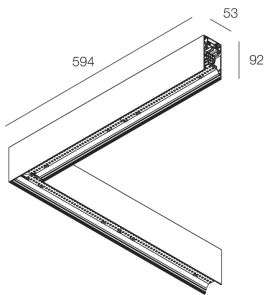

HERO PLUS B

114758.20 + 108945.99

HERO+B: ANG.DX 47W 2.7K 594 DALI/PU CAF + HERO+: DIFFUSORE MICROPRISM.

novalux
ITALIAN LIGHTING DESIGN SINCE 1948

Features

Use: Indoor
Type of installation: SUSPENDED
Emission: DIRECT/INDIRECT
Optics: MICROPRISMATIZED
Colour: CAFFE
Dimming: DALI2, PUSH
Emergency: NO
L: 594x594mm
A: 53mm
H: 92mm
Made in: ITALY
Warranty: 5 years
Weight: 3.3kg