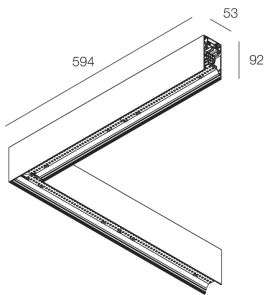

HERO PLUS B

114757.21 + 108945.99

HERO+B: ANG.SX 47W 4K 594 DALI/PU CAP + HERO+: DIFFUSORE MICROPRISM.

novalux
ITALIAN LIGHTING DESIGN SINCE 1948

Features

Use: Indoor
Type of installation: SUSPENDED
Emission: DIRECT/INDIRECT
Optics: MICROPRISMATIZED
Colour: CAPPUCCINO
Dimming: DALI2, PUSH
Emergency: NO
L: 594x594mm
A: 53mm
H: 92mm
Made in: ITALY
Warranty: 5 years
Weight: 3.3kg