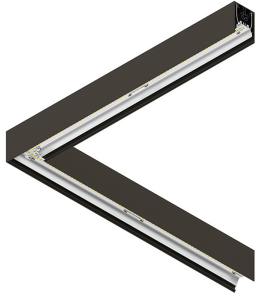

HERO PLUS B

114756.20 + 108938.99

HERO+B: ANG.SX 47W 3K 594 DALI/PU CAF + HERO+: DIFF. OPALE ALTA TRASMIT ANG

novalux
ITALIAN LIGHTING DESIGN SINCE 1948

Features

Use: Indoor
Type of installation: SUSPENDED
Emission: DIRECT/INDIRECT
Optics: HIGH-TRANSMITTANCE OPAL DIFFUSER
Colour: CAFFE
Dimming: DALI2, PUSH
Emergency: NO
L: 594x594mm
A: 53mm
H: 92mm
Made in: ITALY
Warranty: 5 years
Weight: 3.3kg