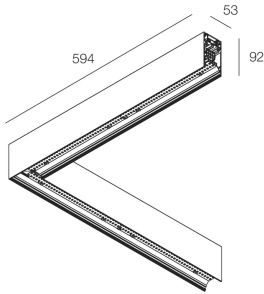

HERO PLUS B

114756.20 + 108938.99

HERO+B: ANG.SX 47W 3K 594 DALI/PU CAF + HERO+: DIFF. OPALE ALTA TRASMIT ANG

novalux
ITALIAN LIGHTING DESIGN SINCE 1948

Features

Use: Indoor
Type of installation: SUSPENDED
Emission: DIRECT/INDIRECT
Optics: HIGH-TRANSMITTANCE OPAL DIFFUSER
Colour: CAFFE
Dimming: DALI2, PUSH
Emergency: NO
L: 594x594mm
A: 53mm
H: 92mm
Made in: ITALY
Warranty: 5 years
Weight: 3.3kg