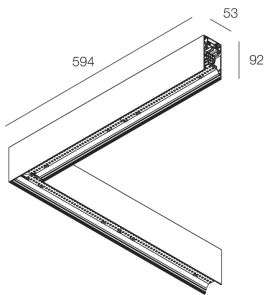

HERO PLUS B

114755.21 + 108938.99

HERO+B: ANG.SX 47W 2.7K 594 DALI/PU CAP + HERO+: DIFF. OPALE ALTA TRASMIT ANG

novalux
ITALIAN LIGHTING DESIGN SINCE 1948

Features

Use: Indoor
Type of installation: SUSPENDED
Emission: DIRECT/INDIRECT
Optics: HIGH-TRANSMITTANCE OPAL DIFFUSER
Colour: CAPPUCCINO
Dimming: DALI2, PUSH
Emergency: NO
L: 594x594mm
A: 53mm
H: 92mm
Made in: ITALY
Warranty: 5 years
Weight: 3.3kg