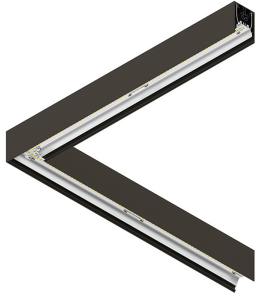

## Features

Use: Indoor  
Type of installation: SUSPENDED  
Emission: DIRECT/INDIRECT  
Optics: OPAL  
Colour: CAFFE  
Dimming: DALI2, PUSH  
Emergency: NO  
L: 594x594mm  
A: 53mm  
H: 92mm  
Made in: ITALY  
Warranty: 5 years  
Weight: 3.3kg