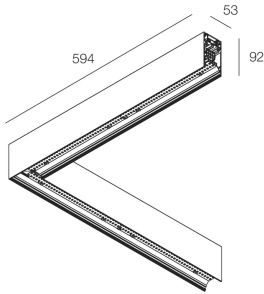

## Features

Use: Indoor  
Type of installation: SUSPENDED  
Emission: DIRECT/INDIRECT  
Optics: OPAL  
Colour: BLACK  
Dimming: DALI2, PUSH  
Emergency: NO  
L: 594x594mm  
A: 53mm  
H: 92mm  
Made in: ITALY  
Warranty: 5 years  
Weight: 3.3kg

## Features

Use: Indoor  
Optics: OPAL  
L: 594x594mm  
A: 48mm  
H: 6mm  
Made in: ITALY  
Warranty: 5 years  
Weight: 0.2kg