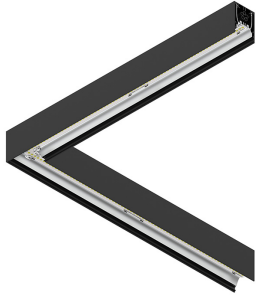

## Features

Use: Indoor  
Type of installation: SUSPENDED  
Emission: DIRECT/INDIRECT  
Optics: OPAL  
Colour: BLACK  
Dimming: DALI2, PUSH  
Emergency: NO  
L: 594x594mm  
A: 53mm  
H: 92mm  
Made in: ITALY  
Warranty: 5 years  
Weight: 3.3kg