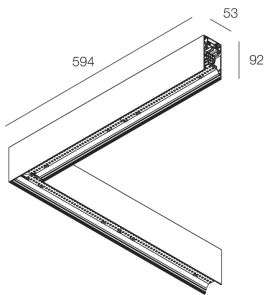

HERO PLUS B

114754.21 + 108945.99

HERO+B: ANG.DX 47W 4K 594 CAP + HERO+: DIFFUSORE MICROPRISM. ANGOLO 594

novalux
ITALIAN LIGHTING DESIGN SINCE 1948

Features

Use: Indoor
Type of installation: SUSPENDED
Emission: DIRECT/INDIRECT
Optics: MICROPRISMATIZED
Colour: CAPPUCCINO
Dimming: ON/OFF
Emergency: NO
L: 594x594mm
A: 53mm
H: 92mm
Made in: ITALY
Warranty: 5 years
Weight: 3.3kg