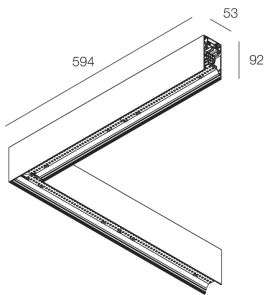

## Features

Use: Indoor  
Type of installation: SUSPENDED  
Emission: DIRECT/INDIRECT  
Optics: MICROPRISMATIZED  
Colour: BLACK  
Dimming: ON/OFF  
Emergency: NO  
L: 594x594mm  
A: 53mm  
H: 92mm  
Made in: ITALY  
Warranty: 5 years  
Weight: 3.3kg

## Features

Use: Indoor  
Optics: MICROPRISMATIZED  
L: 594x594mm  
A: 48mm  
H: 6mm  
Made in: ITALY  
Warranty: 5 years  
Weight: 0.2kg