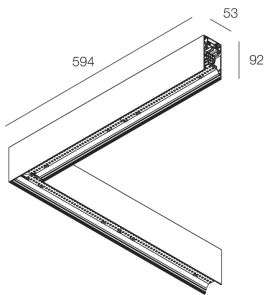

HERO PLUS B

114753.02 + 108945.99

HERO+B: ANG.DX 47W 3K 594 NE + HERO+: DIFFUSORE MICROPRISM. ANGOLO 594

novalux
ITALIAN LIGHTING DESIGN SINCE 1948

Features

Use: Indoor
Type of installation: SUSPENDED
Emission: DIRECT/INDIRECT
Optics: MICROPRISMATIZED
Colour: BLACK
Dimming: ON/OFF
Emergency: NO
L: 594x594mm
A: 53mm
H: 92mm
Made in: ITALY
Warranty: 5 years
Weight: 3.3kg