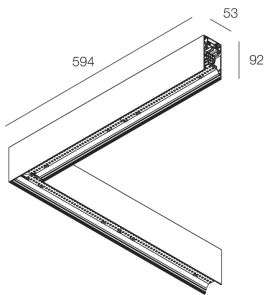

HERO PLUS B

114751.01 + 108944.99

HERO+B: ANG.SX 47W 4K 594 BIA + HERO+: DIFFUSORE OPALE PER ANGOLO 594

novalux
ITALIAN LIGHTING DESIGN SINCE 1948

Features

Use: Indoor
Type of installation: SUSPENDED
Emission: DIRECT/INDIRECT
Optics: OPAL
Colour: WHITE
Dimming: ON/OFF
Emergency: NO
L: 594x594mm
A: 53mm
H: 92mm
Made in: ITALY
Warranty: 5 years
Weight: 3.3kg