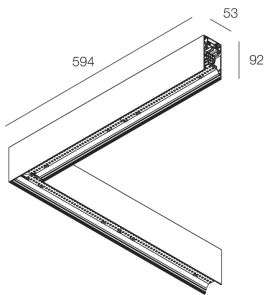

HERO PLUS B

114750.20 + 108938.99

HERO+B: ANG.SX 47W 3K 594 CAF + HERO+: DIFF. OPALE ALTA TRASMIT ANG 594

novalux
ITALIAN LIGHTING DESIGN SINCE 1948

Features

Use: Indoor
Type of installation: SUSPENDED
Emission: DIRECT/INDIRECT
Optics: HIGH-TRANSMITTANCE OPAL DIFFUSER
Colour: CAFFE
Dimming: ON/OFF
Emergency: NO
L: 594x594mm
A: 53mm
H: 92mm
Made in: ITALY
Warranty: 5 years
Weight: 3.3kg