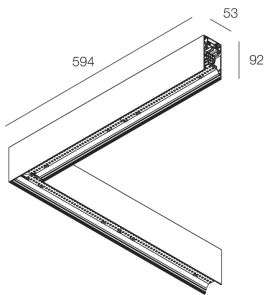

## Features

Use: Indoor  
Type of installation: SUSPENDED  
Emission: DIRECT/INDIRECT  
Optics: OPAL  
Colour: CAPPUCCINO  
Dimming: ON/OFF  
Emergency: NO  
L: 594x594mm  
A: 53mm  
H: 92mm  
Made in: ITALY  
Warranty: 5 years  
Weight: 3.3kg

## Features

Use: Indoor  
Optics: OPAL  
L: 594x594mm  
A: 48mm  
H: 6mm  
Made in: ITALY  
Warranty: 5 years  
Weight: 0.2kg