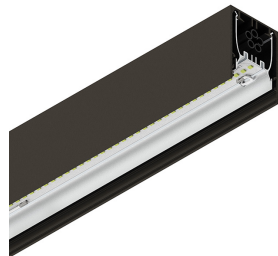

# HERO PLUS B

114740.20 + 108927.99

HERO+B: 99W 4K 2240 DALI/PUSH CAF + HERO: DIFF. OPALE TL PER 2240

**novalux**  
ITALIAN LIGHTING DESIGN SINCE 1948

## Features

Use: Indoor  
Type of installation: SUSPENDED  
Emission: DIRECT/INDIRECT  
Optics: OPAL FULL LIGHT  
Colour: CAFFE  
Dimming: DALI2, PUSH  
Emergency: NO  
L: 2240mm  
A: 53mm  
H: 92mm  
Made in: ITALY  
Warranty: 5 years  
Weight: 8kg