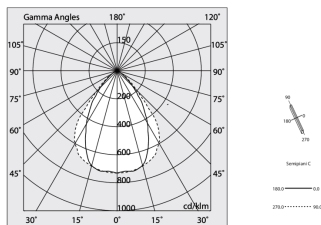

Novalux S.r.l. via Marzabotto, 2 40050 Funo di Argelato (BO) Italy
Tel: +39 051 860558 · Fax +39 051 6647859 · Mail: info@novalux.it · VAT number 00536541204 · novalux.com
Company subject to the management and coordination by SLV GmbH

This technical data sheet is owned by Novalux S.r.l., all rights reserved. Novalux S.r.l. reserves the right to make changes without prior notice.
Last update: 29/5/2026, 17:09:51