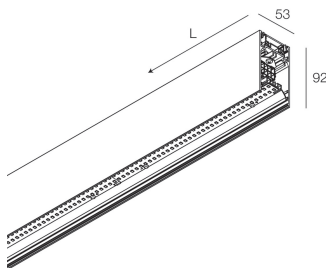

## Features

Use: Indoor  
Type of installation: SUSPENDED  
Emission: DIRECT/INDIRECT  
Optics: OPAL FULL LIGHT  
Colour: CAPPUCCINO  
Dimming: ON/OFF  
Emergency: NO  
L: 1960mm  
A: 53mm  
H: 92mm  
Made in: ITALY  
Warranty: 5 years  
Weight: 7kg

## Features

Optics: OPAL FULL LIGHT

L: 1960mm

A: 52.5mm

H: 15mm

Made in: ITALY

Warranty: 5 years

Weight: 0.13kg