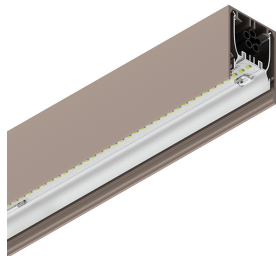

# HERO PLUS B

114718.21 + 108926.99

HERO+B: 86W 4K 1960 CAP + HERO: DIFF. OPALE TL PER 1960

**novalux**  
ITALIAN LIGHTING DESIGN SINCE 1948

## Features

Use: Indoor  
Type of installation: SUSPENDED  
Emission: DIRECT/INDIRECT  
Optics: OPAL FULL LIGHT  
Colour: CAPPUCCINO  
Dimming: ON/OFF  
Emergency: NO  
L: 1960mm  
A: 53mm  
H: 92mm  
Made in: ITALY  
Warranty: 5 years  
Weight: 7kg