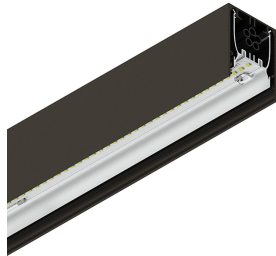

HERO PLUS B

114714.20 + 108937.99

HERO+B: 126W 3K 2800 CAF + HERO+: DIFF. OPALE ALTA TRASMIT PER 2800

novalux
ITALIAN LIGHTING DESIGN SINCE 1948

Features

Use: Indoor
Type of installation: SUSPENDED
Emission: DIRECT/INDIRECT
Optics: HIGH-TRANSMITTANCE OPAL DIFFUSER
Colour: CAFFE
Dimming: ON/OFF
Emergency: NO
L: 2800mm
A: 53mm
H: 92mm
Made in: ITALY
Warranty: 5 years
Weight: 10kg

Tech data

Luminaire input power: 139W
Luminaire luminous flux: 8495lm
Indirect luminous flux: 7055lm
IP: 40
Insulation class: I
No. of driver per product: 2
Supply voltage: 220-240V 50/60Hz
SELV: Si

Source