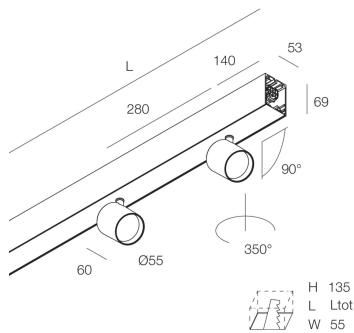

HERO PLUS

114678.20

novalux
ITALIAN LIGHTING DESIGN SINCE 1948

Features

Use: Indoor
Type of installation: WALL, RECESSED INTO PLASTERBOARD, SUSPENDED, CEILING MOUNTED, TRACK
Emission: DIRECT
Optics: SPOT
Beam: 34°
Colour: CAFFE
Dimming: ON/OFF
Emergency: NO
L: 1120mm
A: 53mm
H: 69mm
Made in: ITALY
Warranty: 5 years
Weight: 3.4kg