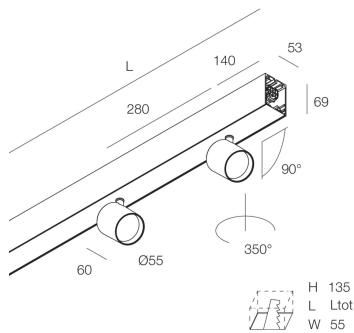

## Features

Use: Indoor  
Type of installation: WALL, RECESSED INTO PLASTERBOARD, SUSPENDED, CEILING MOUNTED, TRACK  
Emission: DIRECT  
Optics: SPOT  
Beam: 34°  
Colour: BLACK  
Dimming: ON/OFF  
Emergency: NO  
L: 1120mm  
A: 53mm  
H: 69mm  
Made in: ITALY  
Warranty: 5 years  
Weight: 3.4kg