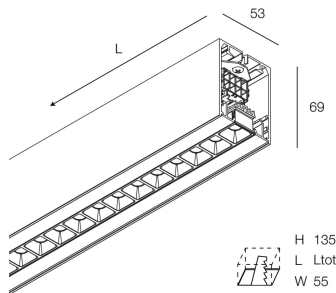

HERO PLUS

114669.21

novalux
ITALIAN LIGHTING DESIGN SINCE 1948

Features

Use: Indoor
Type of installation: WALL, RECESSED INTO PLASTERBOARD, SUSPENDED, CEILING MOUNTED, TRACK
Emission: DIRECT
Optics: MICRO OPTICS
Colour: CAPPUCCINO
Dimming: DALI2, PUSH
Emergency: NO
L: 840mm
A: 53mm
H: 69mm
Made in: ITALY
Warranty: 5 years
Weight: 2.4kg