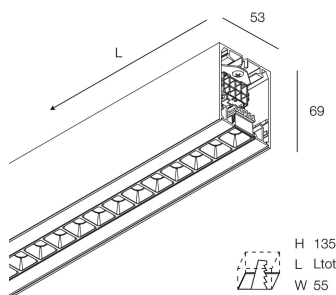

## Features

Use: Indoor  
Type of installation: WALL, RECESSED INTO PLASTERBOARD, SUSPENDED, CEILING MOUNTED, TRACK  
Emission: DIRECT  
Optics: MICRO OPTICS  
Colour: WHITE  
Dimming: ON/OFF  
Emergency: NO  
L: 1400mm  
A: 53mm  
H: 69mm  
Made in: ITALY  
Warranty: 5 years  
Weight: 4.2kg