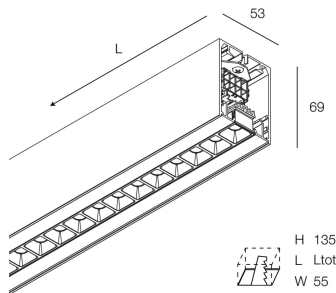

## Features

Use: Indoor  
Type of installation: WALL, RECESSED INTO PLASTERBOARD, SUSPENDED, CEILING MOUNTED, TRACK  
Emission: DIRECT  
Optics: MICRO OPTICS  
Colour: CAPPUCCINO  
Dimming: ON/OFF  
Emergency: NO  
L: 840mm  
A: 53mm  
H: 69mm  
Made in: ITALY  
Warranty: 5 years  
Weight: 2.4kg