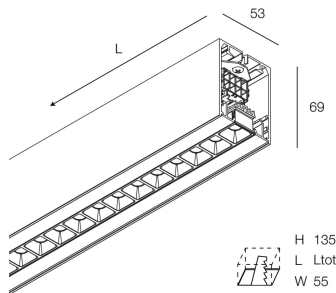

HERO PLUS

114665.01

novalux
ITALIAN LIGHTING DESIGN SINCE 1948

Features

Use: Indoor
Type of installation: WALL, RECESSED INTO PLASTERBOARD, SUSPENDED, CEILING MOUNTED, TRACK
Emission: DIRECT
Optics: MICRO OPTICS
Colour: WHITE
Dimming: ON/OFF
Emergency: NO
L: 840mm
A: 53mm
H: 69mm
Made in: ITALY
Warranty: 5 years
Weight: 2.4kg