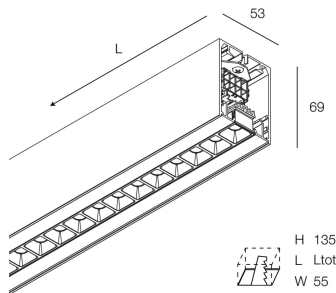

HERO PLUS

114663.01

novalux
ITALIAN LIGHTING DESIGN SINCE 1948

Features

Use: Indoor
Type of installation: WALL, RECESSED INTO PLASTERBOARD, SUSPENDED, CEILING MOUNTED, TRACK
Emission: DIRECT
Optics: MICRO OPTICS
Colour: WHITE
Dimming: ON/OFF
Emergency: NO
L: 840mm
A: 53mm
H: 69mm
Made in: ITALY
Warranty: 5 years
Weight: 2.4kg